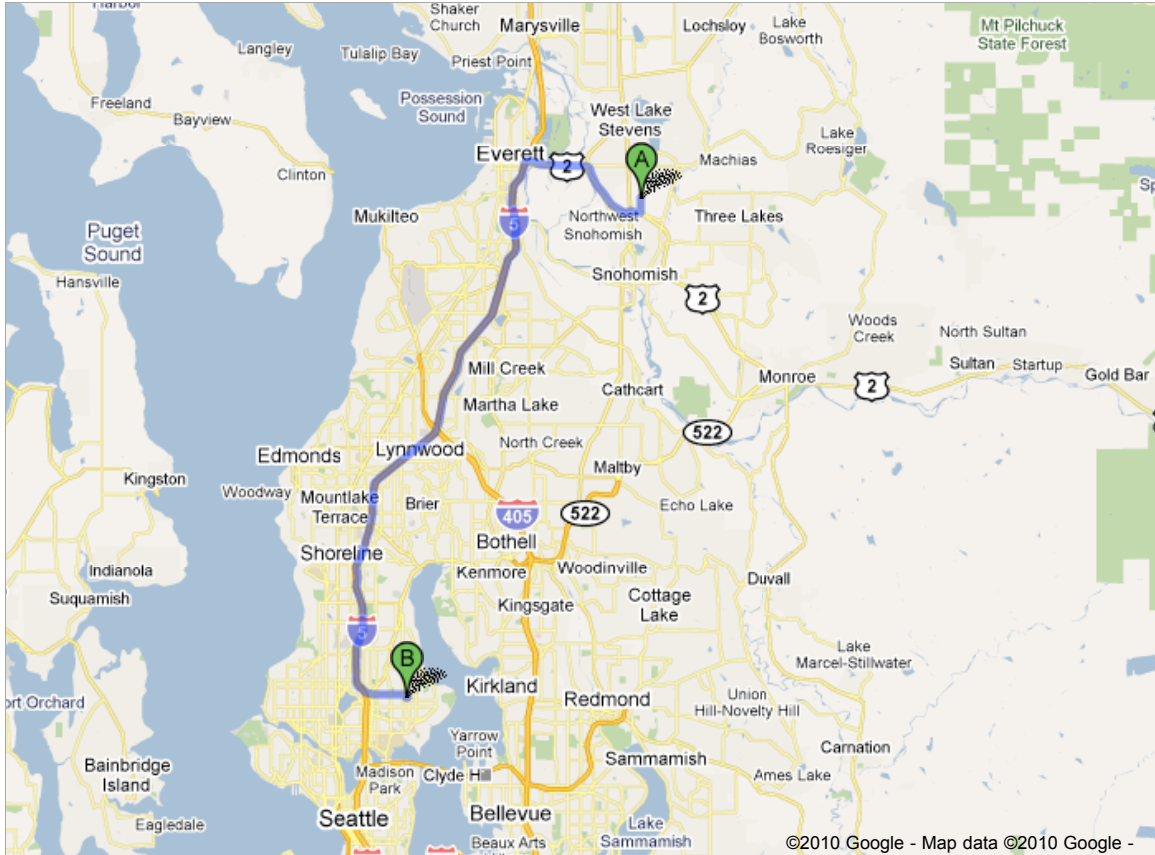

[Get Directions](#) [My Maps](#)

[Print](#) [Send](#) [Link](#)

**Driving directions to Concordia Lutheran School**

(206) 525-7407

3923 103rd Ave SE  
Everett, WA 98205

1. Head **south** on **103rd Ave SE** toward **40th PI SE** 0.5 mi
2. Turn **right** at **Bunk Foss Rd** 0.4 mi
3. Take the ramp onto **US-2 W/Stevens Pass Hwy**  
Continue to follow US-2 W 4.8 mi
4. Take the **I-5 S** ramp to **Seattle/Everett Hewitt Ave** 459 ft
5. Keep **left** at the fork to continue toward **I-5 S** and merge onto **I-5 S** 22.2 mi
6. Take exit **172** toward **NE 80th St** 0.6 mi
7. Turn **left** at **NE 80th St** 413 ft
8. Take the 1st **right** onto **Banner Way NE** 0.3 mi
9. Continue onto **NE 75th St** 1.6 mi
10. Turn **right** at **38th Ave NE** 0.1 mi
11. Turn **right** at **NE 73rd St** 318 ft  
Destination will be on the left

Concordia Lutheran School  
7040 36th Avenue Northeast  
Seattle, WA 98115-5998  
(206) 525-7407

These directions are for planning purposes only. You may find that construction projects, traffic, weather, or other events may cause conditions to differ from the map results, and you should plan your route accordingly. You must obey all signs or notices regarding your route.

Map data ©2010 Google

[Report a problem](#)