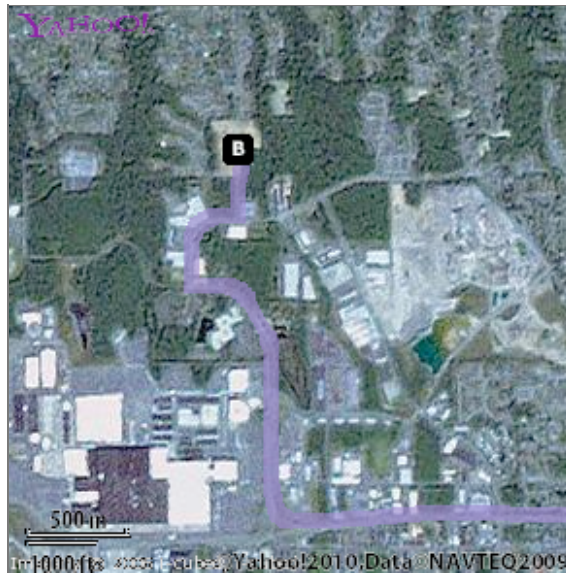

Directions to Northshore Christian Academy (425) 407-1119

Total Time: 22 mins, Total Distance: 14.81 mi

Summary and Notes

START A 3923 103rd Ave SE, Everett, WA 98205

FINISH B Northshore Christian Academy (425) 407-1119
5700 23rd Dr W, Everett, WA 98203-1571

Directions from ZLS to Northshore Christian Academy for soccer games.

	Distance
A 1. Start at 3923 103RD AVE SE, EVERETT going toward 40TH PL SE	go 0.56 mi
2. Turn R on NEW BUNK FOSS RD	go 0.39 mi
3. Take ramp onto STEVENS PASS HWY(US-2)	go 2.32 mi
4. Continue to follow US-2	go 2.51 mi
5. Take L ramp onto I-5 S toward SEATTLE/HEWITT AVE	go 4.26 mi
6. Take exit #189/EVERETT MALL WAY/MUKILTEO/WHIDBEY IS FERRY onto WA-526 W toward MUKILTEO/WHIDBEY IS. FERRY	go 2.58 mi
7. Take the SEAWAY BLVD. exit onto 20TH AVE W	go 0.96 mi
8. Continue on SEAWAY BLVD	go 0.53 mi
9. Turn R on MERRILL CREEK PKY	go 0.42 mi
10. Turn L on 23RD DR W	go 0.28 mi
B 11. Arrive at 5700 23RD DR W, EVERETT, on the L	

Time: 22 mins, Distance: 14.81 mi

When using any driving directions or map, it's a good idea to do a reality check and make sure the road still exists, watch out for construction, and follow all traffic safety precautions. This is only to be used as an aid in planning.