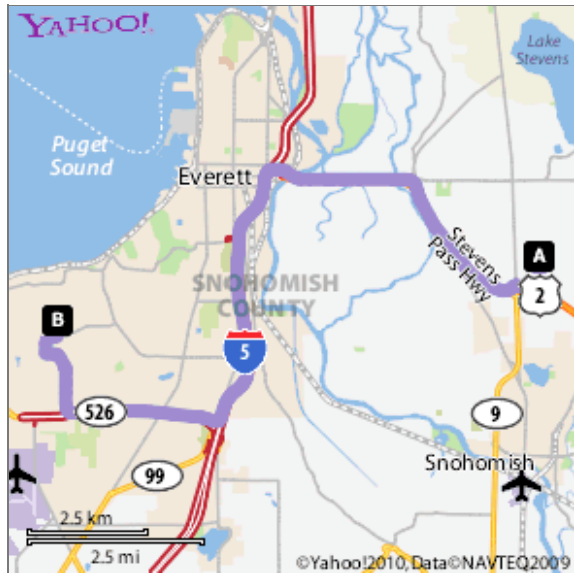

Directions to Northshore Christian Academy (425) 407-1119

Total Time: 22 mins, Total Distance: 14.81 mi

Summary and Notes

START A 3923 103rd Ave SE, Everett, WA 98205

FINISH B Northshore Christian Academy (425) 407-1119
5700 23rd Dr W, Everett, WA 98203-1571

Directions from ZLS to Northshore Christian Academy for soccer games.

	Distance
A 1. Start at 3923 103RD AVE SE, EVERETT going toward 40TH PL SE	go 0.56 mi
2. Turn R on NEW BUNK FOSS RD	go 0.39 mi
3. Take ramp onto STEVENS PASS HWY(US-2)	go 2.32 mi
4. Continue to follow US-2	go 2.51 mi
5. Take L ramp onto I-5 S toward SEATTLE/HEWITT AVE	go 4.26 mi
6. Take exit #189/EVERETT MALL WAY/MUKILTEO/WHIDBEY IS FERRY onto WA-526 W toward MUKILTEO/WHIDBEY IS. FERRY	go 2.58 mi
7. Take the SEAWAY BLVD. exit onto 20TH AVE W	go 0.96 mi
8. Continue on SEAWAY BLVD	go 0.53 mi
9. Turn R on MERRILL CREEK PKY	go 0.42 mi
10. Turn L on 23RD DR W	go 0.28 mi
B 11. Arrive at 5700 23RD DR W, EVERETT, on the L	

Time: 22 mins, Distance: 14.81 mi

When using any driving directions or map, it's a good idea to do a reality check and make sure the road still exists, watch out for construction, and follow all traffic safety precautions. This is only to be used as an aid in planning.