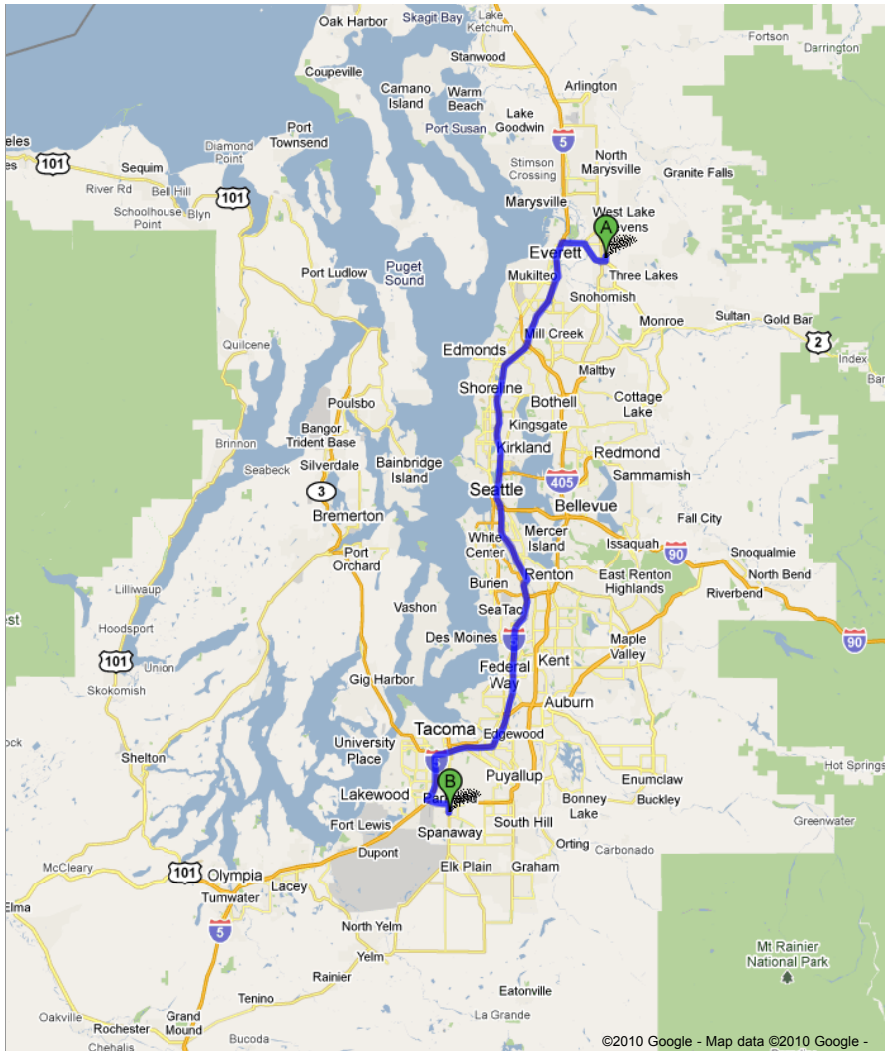

To see all the details that are visible on the screen, use the "Print" link next to the map.

Get Directions [My Maps](#)

[Print](#) [Send](#) [Link](#)

Driving directions to Parkland Lutheran School

(253) 537-1901

- A** 3923 103rd Ave SE
Everett, WA 98205

- 1. Head **south** on **103rd Ave SE** toward **40th Pl SE** 0.5 mi
- 2. Turn **right** at **Bunk Foss Rd** 0.4 mi
- 3. Take the ramp onto **US-2 W/Stevens Pass Hwy**
Continue to follow US-2 W 4.8 mi
- 4. Take the **I-5 S** ramp to **Seattle/Everett Hewitt Ave** 459 ft
- 5. Keep **left** at the fork to continue toward **I-5 S** and merge onto **I-5 S** 66.2 mi
- 6. Take exit **127** for **WA-512 E** toward **Puyallup** 0.4 mi
- 7. Turn **left** at **WA-512 E** 2.0 mi
- 8. Take the **WA-7/Pacific Ave** exit toward **Parkland/Spanaway** 0.3 mi
- 9. Turn **right** at **WA-7 S/Pacific Ave S** 0.9 mi
- 10. Turn **left** at **123rd St S** 348 ft
Destination will be on the right

- B** Parkland Lutheran School
120 123rd Street South
Tacoma, WA 98444-5103
(253) 537-1901

These directions are for planning purposes only. You may find that construction projects, traffic, weather, or other events may cause conditions to differ from the map results, and you should plan your route accordingly. You must obey all signs or notices regarding your route.

Map data ©2010 Google

[Report a problem](#)