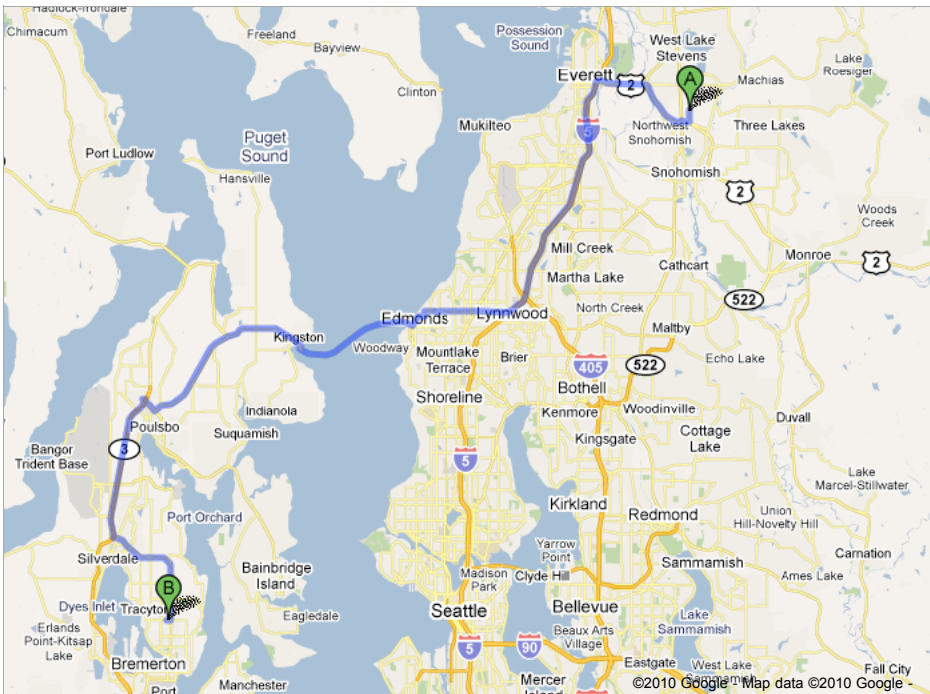

[Get Directions](#) [My Maps](#)

[Print](#) [Send](#) [Link](#)

Driving directions to Peace Lutheran Child Care

(360) 373-2116

A 3923 103rd Ave SE
Everett, WA 98205

1. Head **south** on **103rd Ave SE** toward **40th PI SE** 0.5 mi
2. Turn **right** at **Bunk Foss Rd** 0.4 mi
3. Take the ramp onto **US-2 W/Stevens Pass Hwy**
Continue to follow US-2 W 4.8 mi
4. Take the **I-5 S** ramp to **Seattle/Everett Hewitt Ave** 459 ft
5. Keep **left** at the fork to continue toward **I-5 S** and merge onto **I-5 S** 12.1 mi
6. Take exit **181** for **196th St SW/WA-524 E/WA-524 W** toward **Lynnwood** 0.2 mi
7. Keep **right** at the fork to continue toward **WA-524 W/196th St SW** and merge onto **WA-524 W/196th St SW**
Continue to follow WA-524 W 4.4 mi
8. Continue straight onto **9th Ave N** 0.2 mi
9. Continue onto **Caspers St** 0.3 mi
10. Turn **left** at **3rd Ave N** 0.5 mi
11. Take the 3rd **right** onto **Main St** 0.3 mi
12. Take the **WA-104 W/Kingston - Edmonds ferry** to Kingston
Toll road 5.6 mi
13. Continue straight onto **WA-104 W** 463 ft
14. Turn **right** at **NE East 1st St** 0.3 mi
15. Turn **right** at **WA-104 W** 3.7 mi
16. Continue onto **WA-307 S/Bond Rd NE** 5.2 mi
17. Turn **right** at **WA-305 N** 0.7 mi
18. Merge onto **WA-3 S** via the ramp to **Bremerton** 7.1 mi
19. Take exit **45** for **WA-303 S** toward **E Bremerton** 0.2 mi
20. Turn **left** at **WA-303 S/NW Waaga Way**
Continue to follow WA-303 S 6.0 mi
21. Turn **right** at **NE Riddell Rd** 0.2 mi
Destination will be on the right

B Peace Lutheran Child Care
1234 Northeast Riddell Road
Bremerton, WA 98310-3668
(360) 373-2116

These directions are for planning purposes only. You may find that construction projects, traffic, weather, or other events may cause conditions to differ from the map results, and you should plan your route accordingly. You must obey all signs or notices regarding your route.

Map data ©2010 Google

[Report a problem](#)