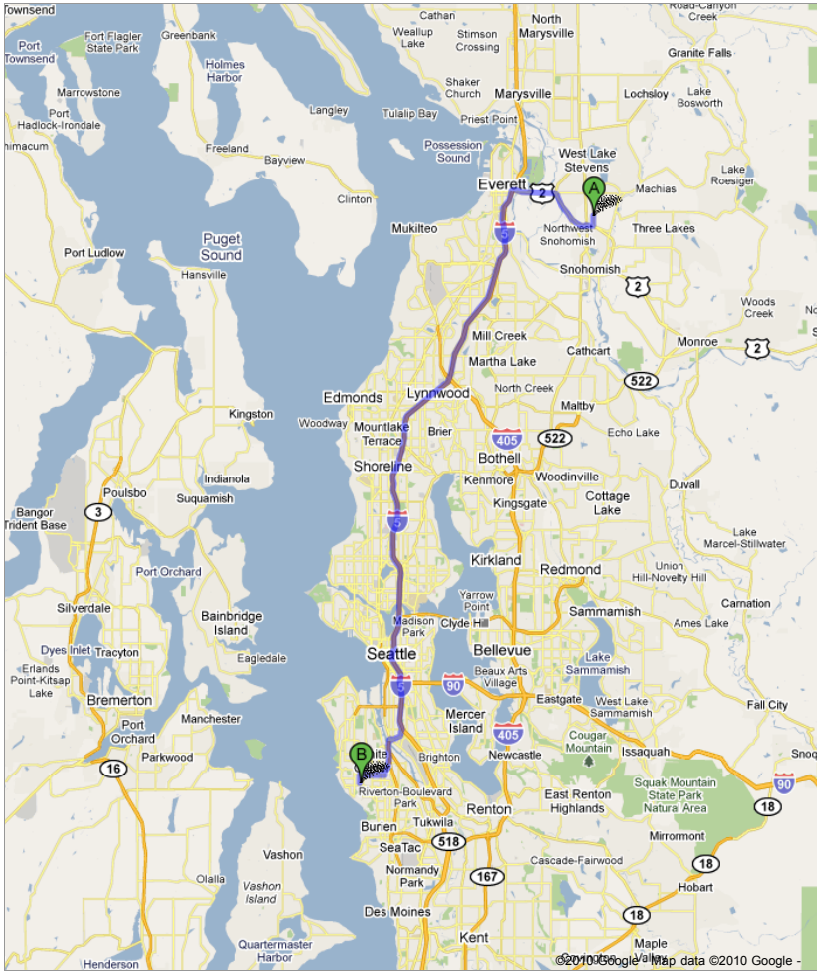

To see all the details that are visible on the screen, use the "Print" link next to the map.

Get Directions [My Maps](#)

[Print](#) [Send](#) [Link](#)

Driving directions to Shorewood Christian School

(206) 933-1056

A 3923 103rd Ave SE
Everett, WA 98205

1. Head **south** on **103rd Ave SE** toward **40th PI SE** 0.5 mi
2. Turn **right** at **Bunk Foss Rd** 0.4 mi
3. Take the ramp onto **US-2 W/Stevens Pass Hwy**
Continue to follow US-2 W 4.8 mi
4. Take the **I-5 S** ramp to **Seattle/Everett Hewitt Ave** 459 ft
5. Keep **left** at the fork to continue toward **I-5 S** and merge onto **I-5 S** 32.0 mi
6. Take exit **162** for **Corson Ave** toward **Michigan St** 0.7 mi
7. Merge onto **Corson Ave S** 0.1 mi
8. Turn **right** at **S Michigan St** 0.5 mi
9. Take the ramp onto **WA-509 S/WA-99 S/1st Ave S Bridge**
Continue to follow WA-509 S 1.1 mi
10. Take the exit toward **Myers Way/White Center** 0.5 mi
11. Merge onto **1st Ave S** 0.1 mi
12. Slight **right** at **Olson PI SW** 0.4 mi
13. Take the 3rd **right** onto **SW Roxbury St** 1.3 mi
14. Turn **left** at **28th Ave SW** 0.5 mi
Destination will be on the left

B Shorewood Christian School
10300 28th Avenue Southwest
Seattle, WA 98146-1211
(206) 933-1056

These directions are for planning purposes only. You may find that construction projects, traffic, weather, or other events may cause conditions to differ from the map results, and you should plan your route accordingly. You must obey all signs or notices regarding your route.

Map data ©2010 Google

[Report a problem](#)